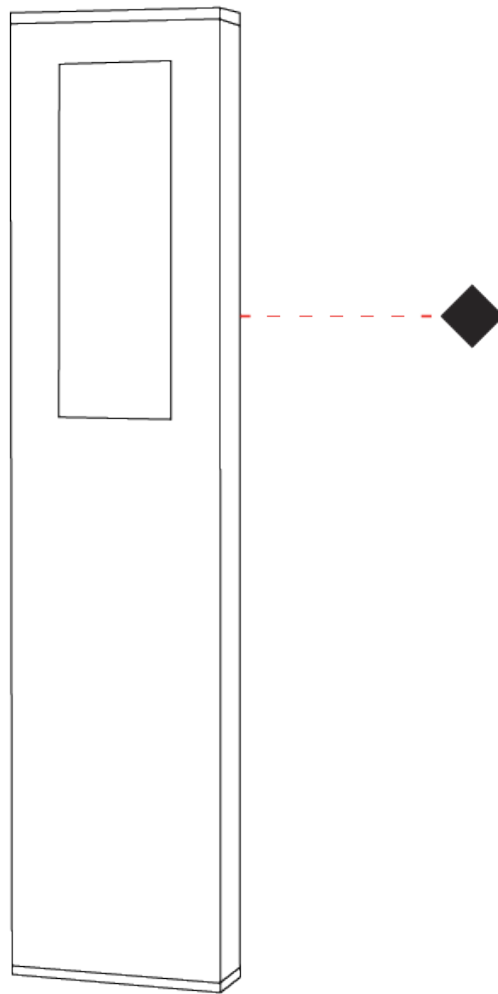

SLIM POST

E9B105-

PROJECT _____

TYPE _____

SPECIFIER _____

QUANTITY _____

DATE _____

E