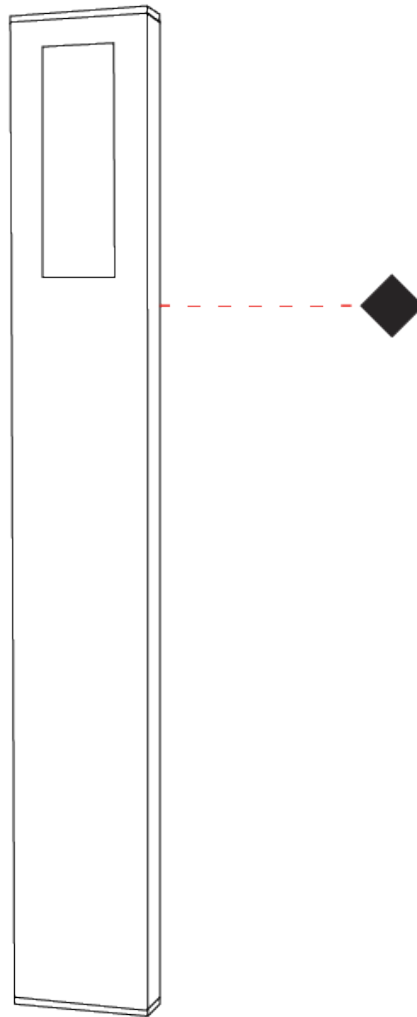

SLIM POST

E9B120-

PROJECT _____

TYPE _____

SPECIFIER _____

QUANTITY _____

DATE _____

E