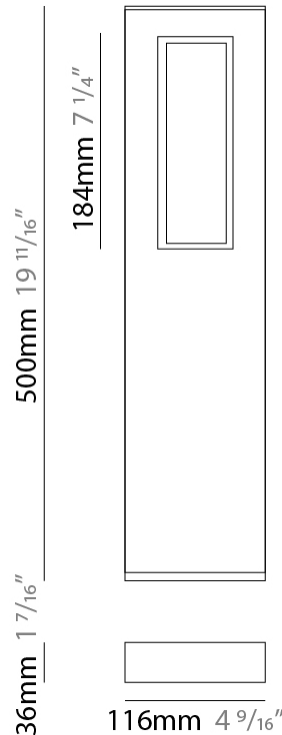

base number
Color   Finish
Temperature   Options

1. To build a product code in our configurator select the specify button on the base model # product page
2. To build a manual product code on this datasheet choose from the options listed below in blue font and add the suffix to the base model #

GENERAL

Series: Slim
Brand: Platek
Division: Exterior
Mounting Type: Post
Mounting Location: Above Ground
Subcategory: Bollard

PHYSICAL

Shape: Rectangle
Length (mm): 116
Length (in): 4 ⁹/₁₆
Width (mm): 36
Width (in): 1 ⁷/₁₆
Height (mm): 500
Height (in): 19 ¹¹/₁₆
Light Distribution: Direct
Screws: A4 stainless steel
Diffuser: Clear tempered glass
Gasket: Gore (r) valve
Fixture Finish: [GRY](#) / [ANT](#) / [COR](#)
Fixture Material: Extruded Aluminum
Upon Request: Finishes - Black, White, Corten

ELECTRICAL

Lamp Type: LED
Input Wattage (W): 8.8
Total Output Wattage (W): 8
Dimming: Non-Dimmable
Driver Included: Yes
Driver Location: Integrated
Driver Type: Constant Current - 120Vac
Driver Class: Class 2
Input Voltage (V): 120 - 277
Constant Current (MA): 700
Upon Request: Remote: 0-10Vdc dimming / Phase dimming / Non-dimming 120/277Vac

LED

Color Temperature (°K): [3000](#) / [4000](#)
Max. Delivered Lumen (lm): 540 / 560
Nominal Lumen (lm): 1040 / 1080
CRI: >80 CRI
Lamp Life (hrs): 60000

OPTICAL

Optic°: 1 opening

RATINGS AND CERTIFICATIONS

Certified By: Certified for North American Standards
IP rating: IP65
IK Rating: IK08
Bug Rating: B0 U2 G1