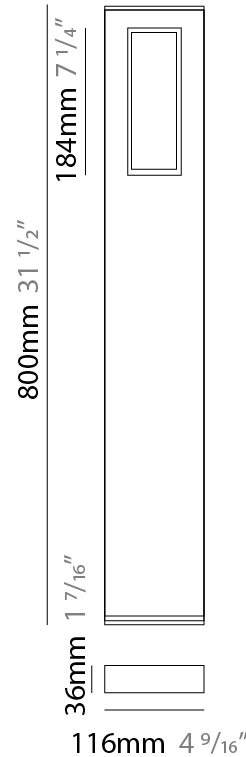

GENERAL

Series: Slim
Brand: Platek
Division: Exterior
Mounting Type: Post
Mounting Location: Above Ground
Subcategory: Bollard

PHYSICAL

Shape: Rectangle
Length (mm): 116
Length (in): 4 ⁹/₁₆
Width (mm): 36
Width (in): 1 ⁷/₁₆
Height (mm): 800
Depth (mm): 36
Height (in): 31 ¹/₂
Depth (in): 1 ⁷/₁₆
Light Distribution: Direct
Screws: A4 stainless steel
Diffuser: Clear tempered glass
Gasket: Gore (r) valve
Fixture Finish: [GRY](#) / [ANT](#) / [COR](#)
Fixture Material: Extruded Aluminum
Cable Details: Cable input: 5.5-10 mm
Upon Request: Finishes - Black, White, Corten

ELECTRICAL

Lamp Type: LED
Input Wattage (W): 8.8
Total Output Wattage (W): 8
Dimming: Non-Dimmable
Driver Included: Yes
Driver Location: Integrated
Driver Type: Constant Current - 120Vac
Driver Class: Class 2
Input Voltage (V): 120 - 277
Constant Current (MA): 700
Upon Request: Remote: 0-10Vdc dimming / Phase dimming / Non-dimming 120/277Vac

LED

Number of LEDs: 1
Color Temperature (°K): [3000](#) / [4000](#)
Max. Delivered Lumen (lm): 540 / 560
Nominal Lumen (lm): 1040 / 1080
CRI: >80 CRI
Lamp Life (hrs): 60000

OPTICAL

Optic°: 1 Opening

RATINGS AND CERTIFICATIONS

Certified By: Certified for North American Standards
IP rating: IP65
IK Rating: IK08
Bug Rating: B0 U2 G1

PROJECT
TYPE
SPECIFIER
QUANTITY
DATE